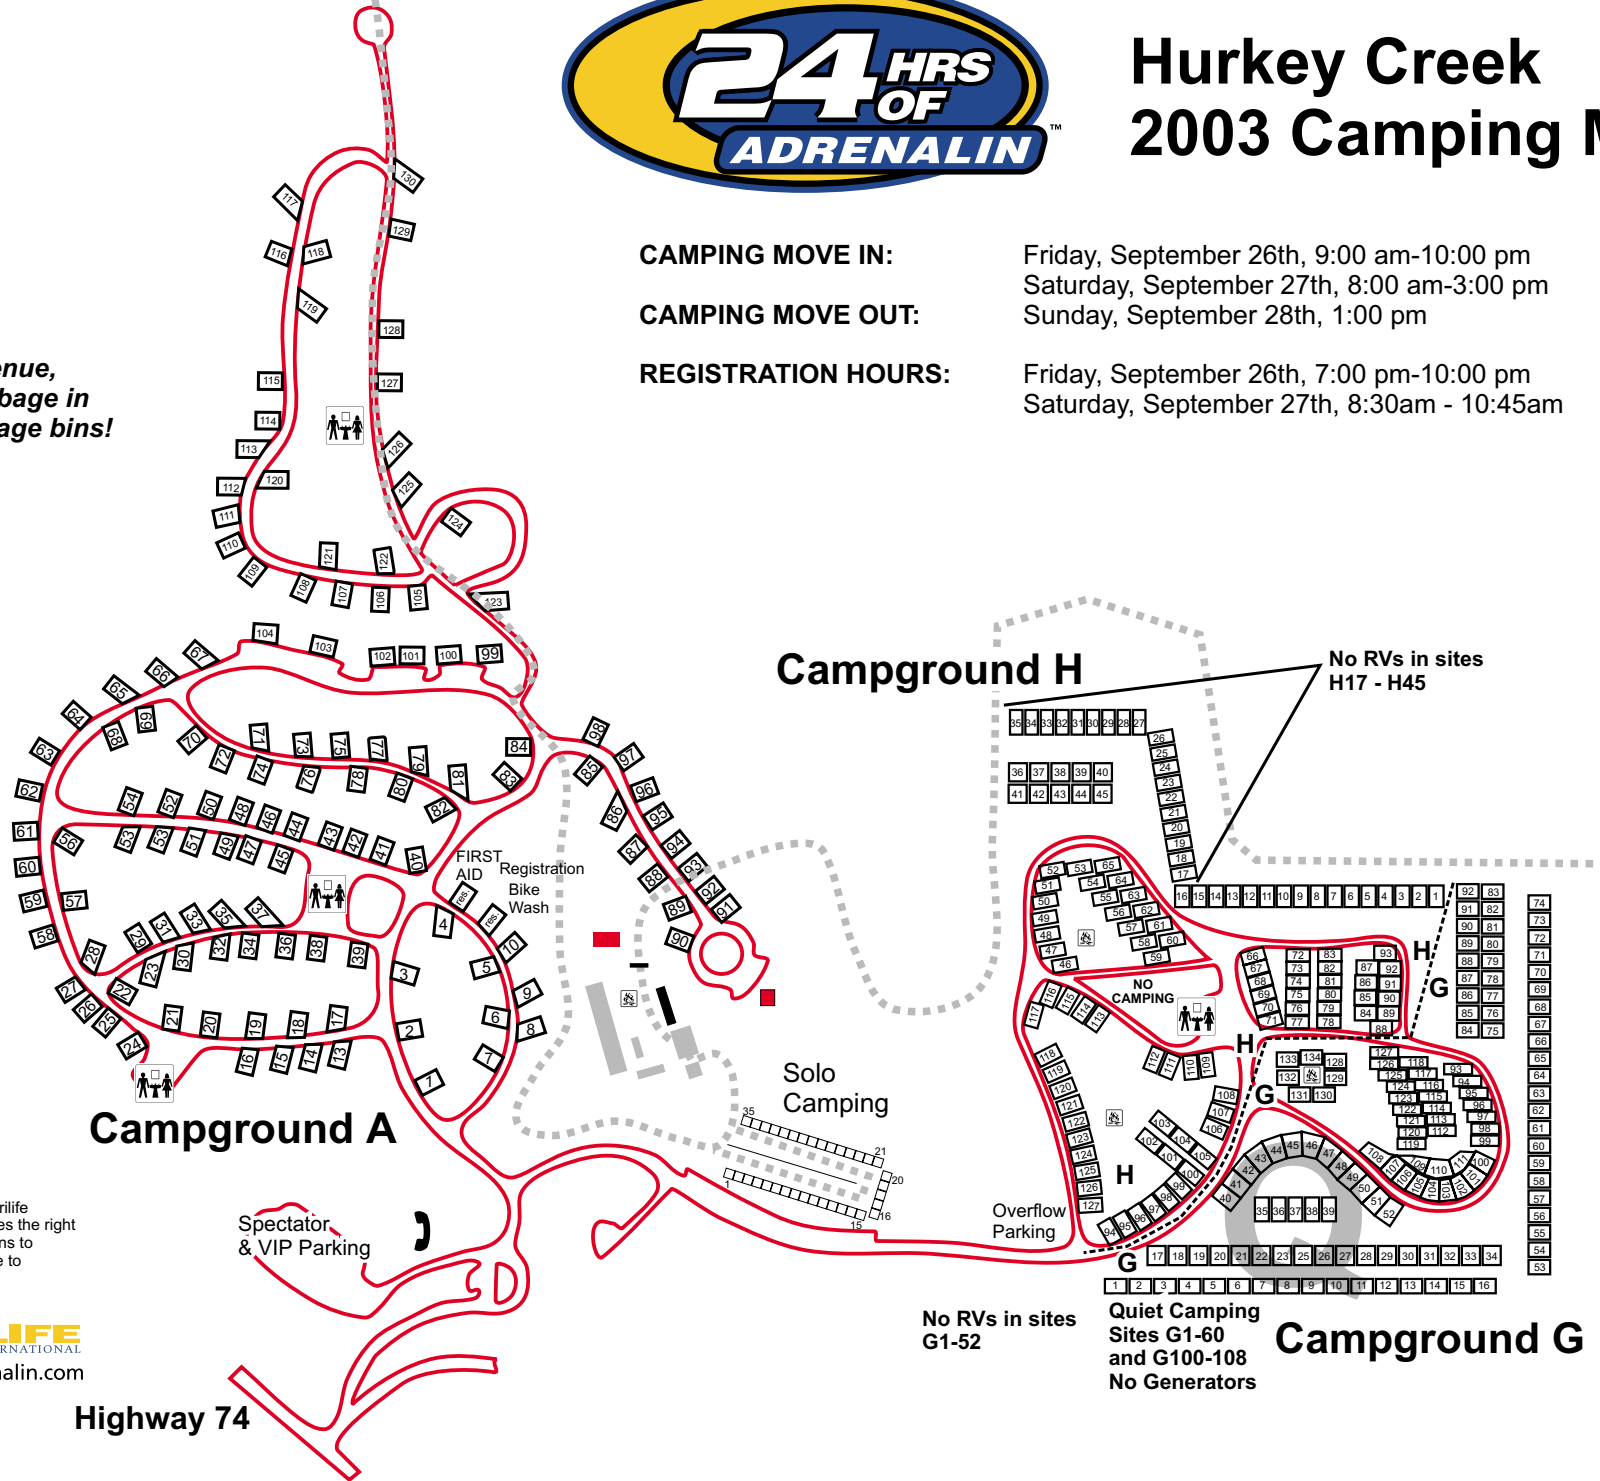

COURSE OUT

# Hurkey Creek 2003 Camping Map

**PLEASE!**  
Respect the venue,  
place your garbage in  
bags and garbage bins!

**CAMPING MOVE IN:** Friday, September 26th, 9:00 am-10:00 pm  
Saturday, September 27th, 8:00 am-3:00 pm  
Sunday, September 28th, 1:00 pm

**CAMPING MOVE OUT:**

**REGISTRATION HOURS:** Friday, September 26th, 7:00 pm-10:00 pm  
Saturday, September 27th, 8:30am - 10:45am

## Campground G

COURSE IN

**Disclaimer:**  
Map is approximate only. Trilife  
Sports International reserves the right  
to change sites and locations to  
better suit the venue or due to  
unforeseen circumstances.